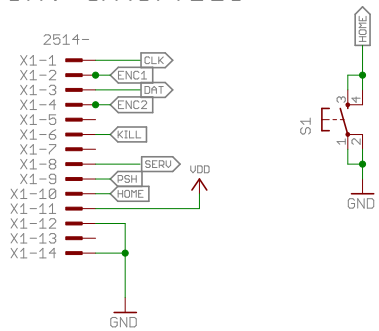

SAU 3D LCD and Keyboard Interface

Copyright 2016 under the Creative Commons Attribution Share-Alike 3.0 License
 CC BY-SA - <http://creativecommons.org/licenses/by-sa/3.0/>

SAU Interface

LCD Interface

Extension Pin Header

Encoder

⊗ ⊗ ⊗ ⊗

□
CC

electroFUN LTD

TITLE: SAU3DGLCD

Document Number:

REV: A

Date: 05/01/16 14:20