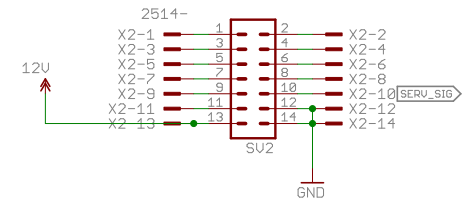

SAU 3D LCD and Keyboard Interface

Copyright 2016 under the Creative Commons Attribution Share-Alike 3.0 License
 CC BY-SA - <http://creativecommons.org/licenses/by-sa/3.0/>

SAU Interface

LCD Interface

Extension Pin Header