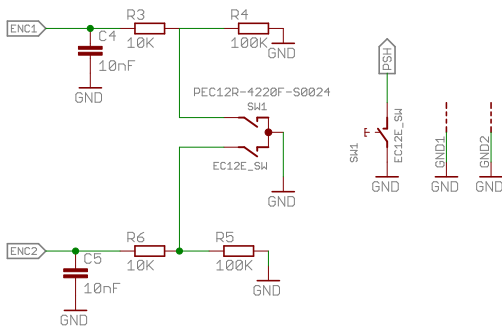

SAU 3D LCD and Keyboard Interface

Copyright 2016 under the Creative Commons Attribution Share-Alike 3.0 License
 CC BY-SA - <http://creativecommons.org/licenses/by-sa/3.0/>

SAU Interface

LCD Interface

Extension Pin Header

Encoder

⊗ ⊗ ⊗ ⊗

□
CC

electroFUN LTD

TITLE: SAU3DGLCD

Document Number:

REV: A

Date: 05/01/16 14:20