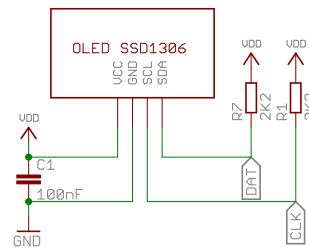

SAU 3D LCD and Keyboard Interface

Copyright 2016 under the Creative Commons Attribution Share-Alike 3.0 License
 CC BY-SA - <http://creativecommons.org/licenses/by-sa/3.0/>

SAU Interface

LCD Interface

Extension Pin Header

Encoder

⊗ ⊗ ⊗ ⊗

□
CC

electroFUN LTD

TITLE: SAU3DGLCD

Document Number:

REV: A

Date: 05/01/16 14:20