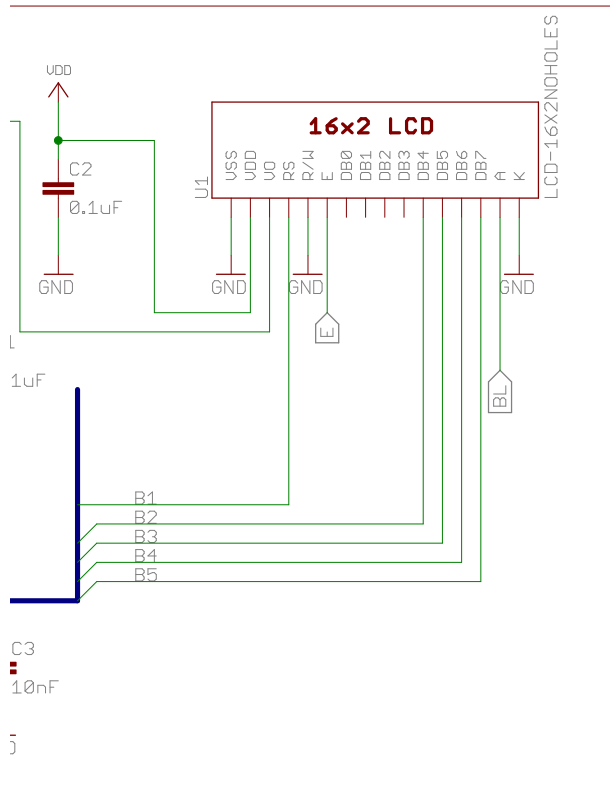

LCD Interface

are-Alike 3.0 License

electroFUN LTD	
TITLE: 3DLCDKey	
Document Number:	REV: B
Date: 11/05/14 11:40	Sheet: 1/1