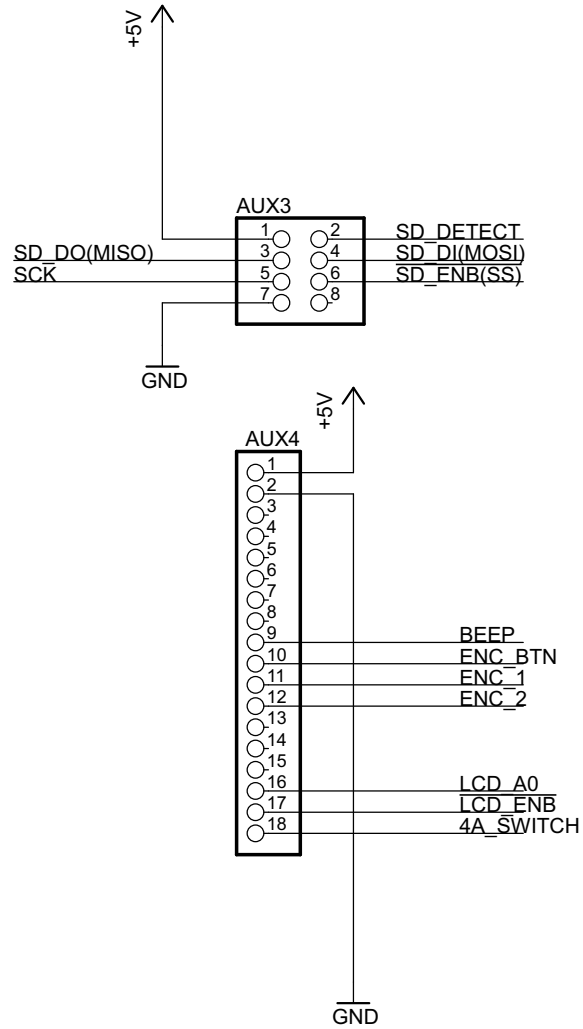

STB RepRap Graphic LCD Controller with Fan Output	
TITLE: GLCD_shield	
Document Number:	REV:
Date: 24.06.2013 18:27:39	Sheet: 1/2

RAMPS 1.3

GLCD-Shield

STB RepRap Graphic
LCD Controller with
Fan Output

RAMPS Adapter	
GLCD_shield	
24.06.2013 18:27:39	
Sheet: 2/2	