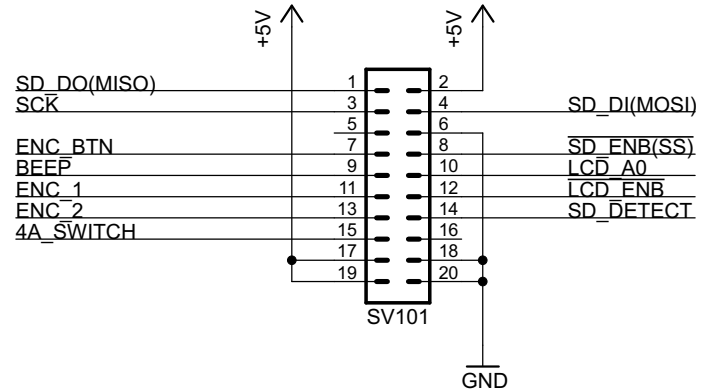

STB RepRap Graphic LCD Controller with Fan Output	
TITLE: GLCD_shield	
Document Number:	REV:
Date: 24.06.2013 18:27:39	Sheet: 1/2

RAMPS 1.3

GLCD-Shield

STB RepRap Graphic
LCD Controller with
Fan Output

RAMPS Adapter	
GLCD_shield	
24.06.2013 18:27:39	
Sheet: 2/2	