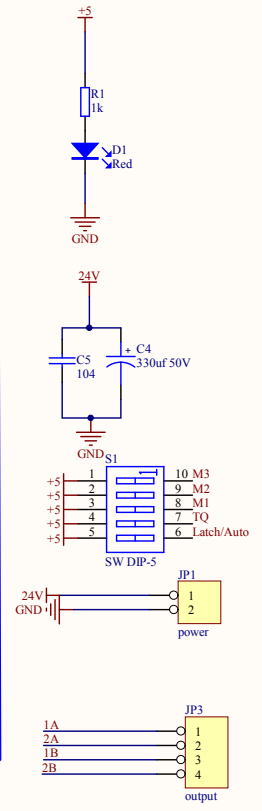

# PiBot TB6600 Stepper Driver V1.4-1

Design by: pxl

Title		
Size	Number	Revision
Date:	2013/8/30	Sheet of
File: E:\PI-second-part\PIDriverV1.4-1.SchDoc Drawn By:		