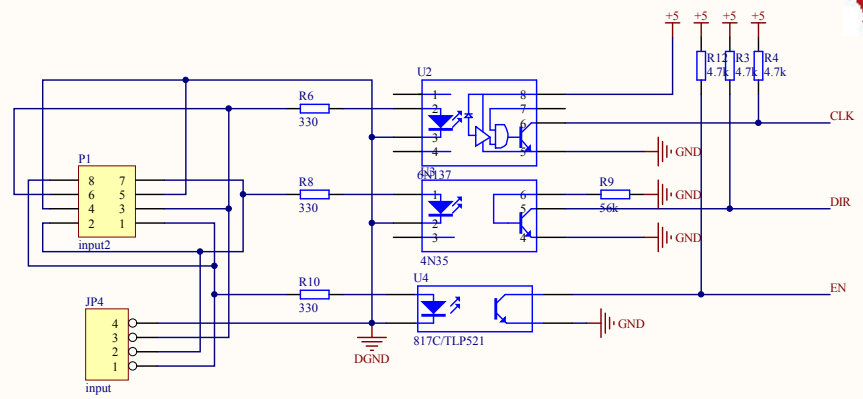

# PiBot TB6600 Stepper Driver V1.4-1

Design by: pxl

Title		
Size	Number	Revision
Date:	2013/8/30	Sheet of
File: E:\PI-second-part\PIDriverV1.4-1.SchDoc Drawn By:		