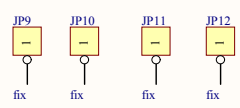

# PiBot TB6600 Stepper Driver V1.4-1

Design by: pxl

Title		
Size	Number	Revision
Date:	2013/8/30	Sheet of
File: E:\PI-second-part\PIDriverV1.4-1.SchDoc Drawn By:		