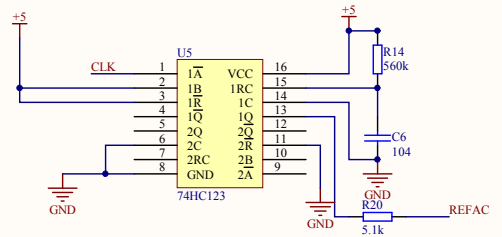

# PiBot TB6600 Stepper Driver V1.4-1

Design by: pxl

Title		
Size	Number	Revision
Date:	2013/8/30	Sheet of
File: E:\PI-second-part\PIDriverV1.4-1.SchDoc Drawn By:		