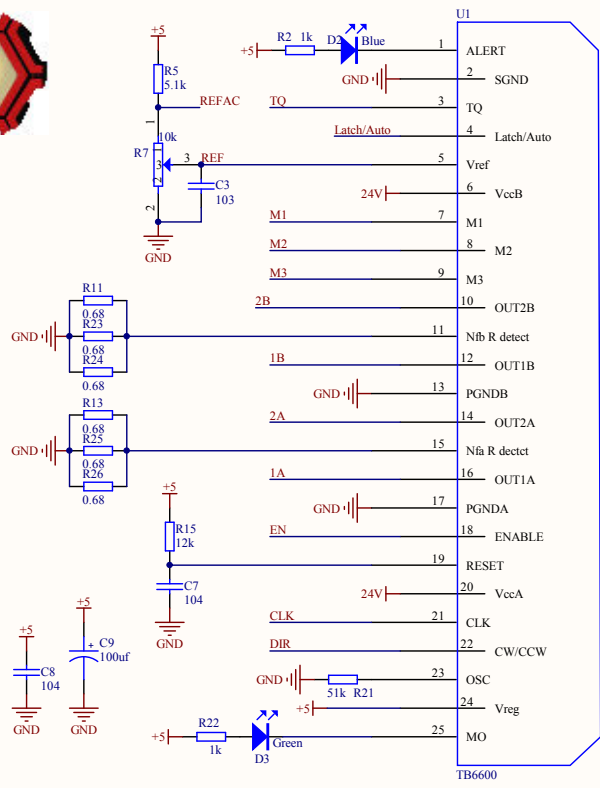

# PiBot TB6600 Stepper Driver V1.4-1

Design by: pxl

Title		
Size	Number	Revision
Date:	2013/8/30	Sheet of
File: E:\PI-second-part\PIDriverV1.4-1.SchDoc Drawn By:		